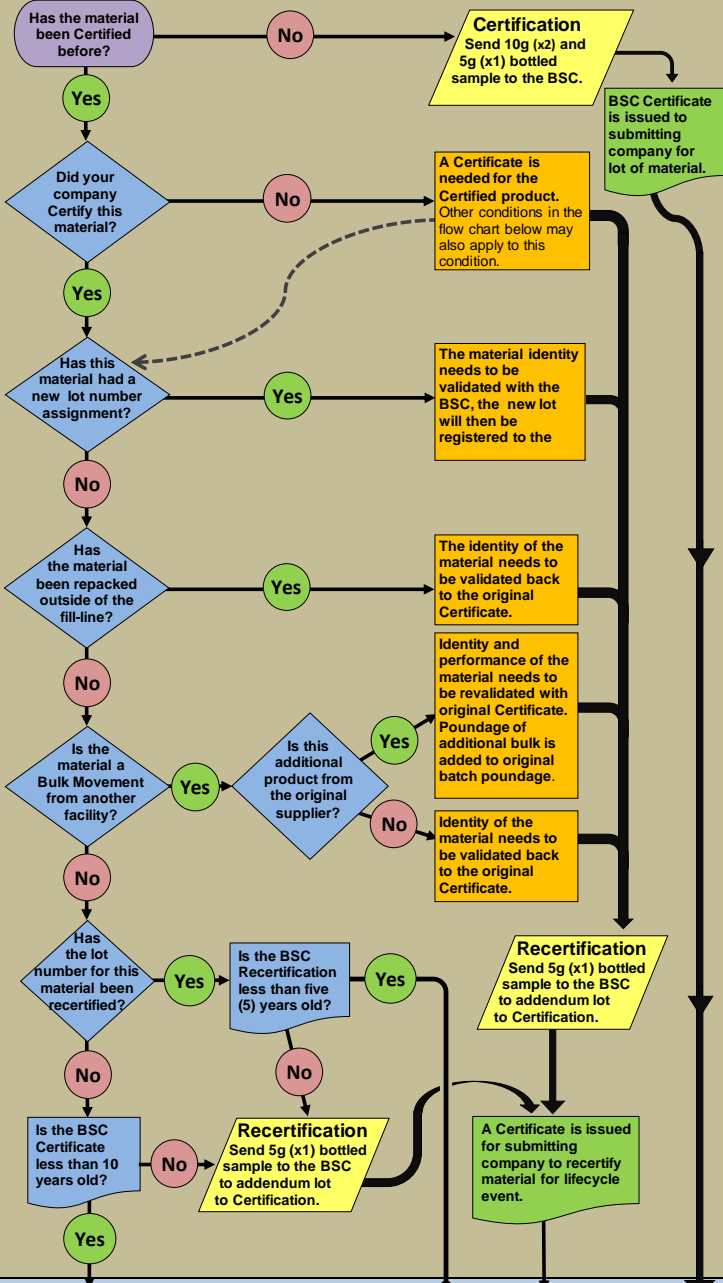

BSC Certification Requirements Decision Tree for Manufacturers or Original Vendors

Commercial uses for Certified stain powders

Bottled for commercial sale	BSC Certification labels can be ordered at any time to accompany company label on bottles
Used as a quality product for staining solutions	Product label for staining solution can commercially claim that this solution was made from a "Certified" stain
Sold to another company as bulk material	Certified bulk powder labelled with company name and lot number and accompanied with a BSC Certification label or copy of Certificate.

BSC Certification Requirements Decision Tree for Distributors of Certified stains

Commercial uses for Certified stain powders

Bottled for commercial sale	BSC Certification labels can be ordered at any time to accompany company label on bottles
Used as a quality product for staining solutions	Product label for staining solution can commercially claim that this solution was made from a "Certified" stain
Sold to another company as bulk material	Certified bulk powder labelled with company name and lot number and accompanied with a BSC Certification label or copy of Certificate.