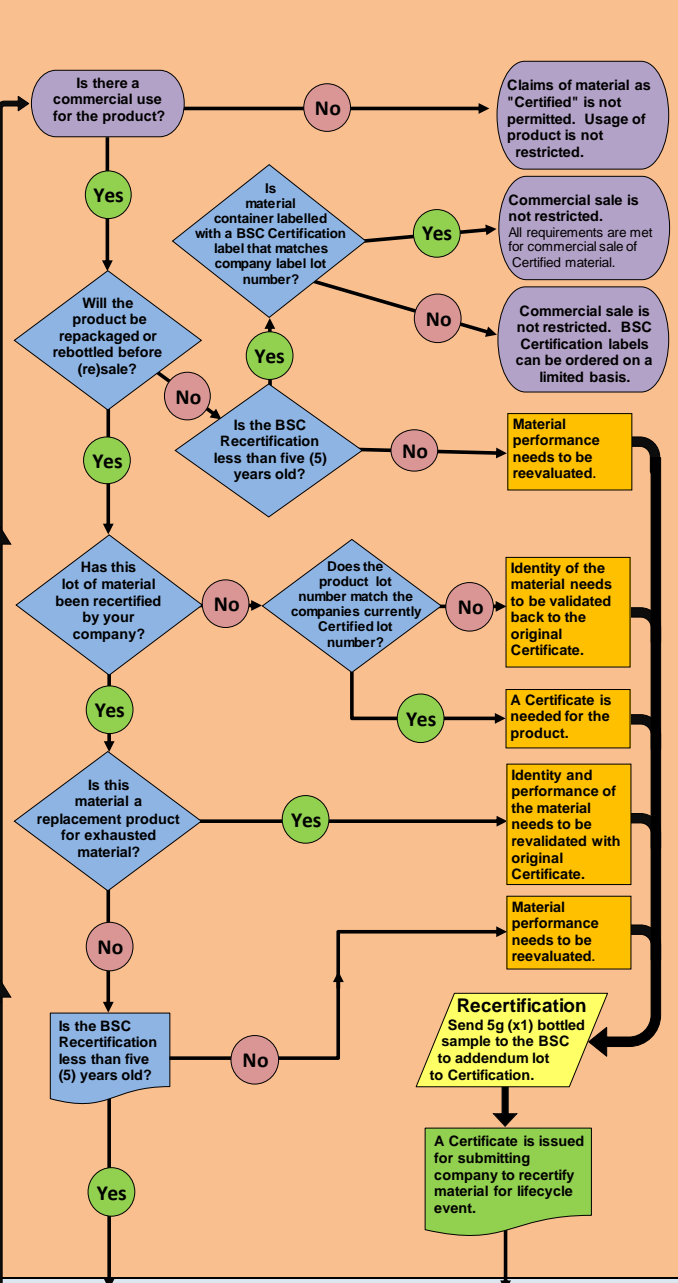

BSC Certification Requirements Decision Tree for Manufacturers or Original Vendors

Commercial uses for Certified stain powders

Bottled for commercial sale	BSC Certification labels can be ordered at any time to accompany company label on bottles
Used as a quality product for staining solutions	Product label for staining solution can commercially claim that this solution was made from a "Certified" stain
Sold to another company as bulk material	Certified bulk powder labelled with company name and lot number and accompanied with a BSC Certification label or copy of Certificate.

BSC Certification Requirements Decision Tree for Distributors of Certified stains

Commercial uses for Certified stain powders

Bottled for commercial sale	BSC Certification labels can be ordered at any time to accompany company label on bottles
Used as a quality product for staining solutions	Product label for staining solution can commercially claim that this solution was made from a "Certified" stain
Sold to another company as bulk material	Certified bulk powder labelled with company name and lot number and accompanied with a BSC Certification label or copy of Certificate.